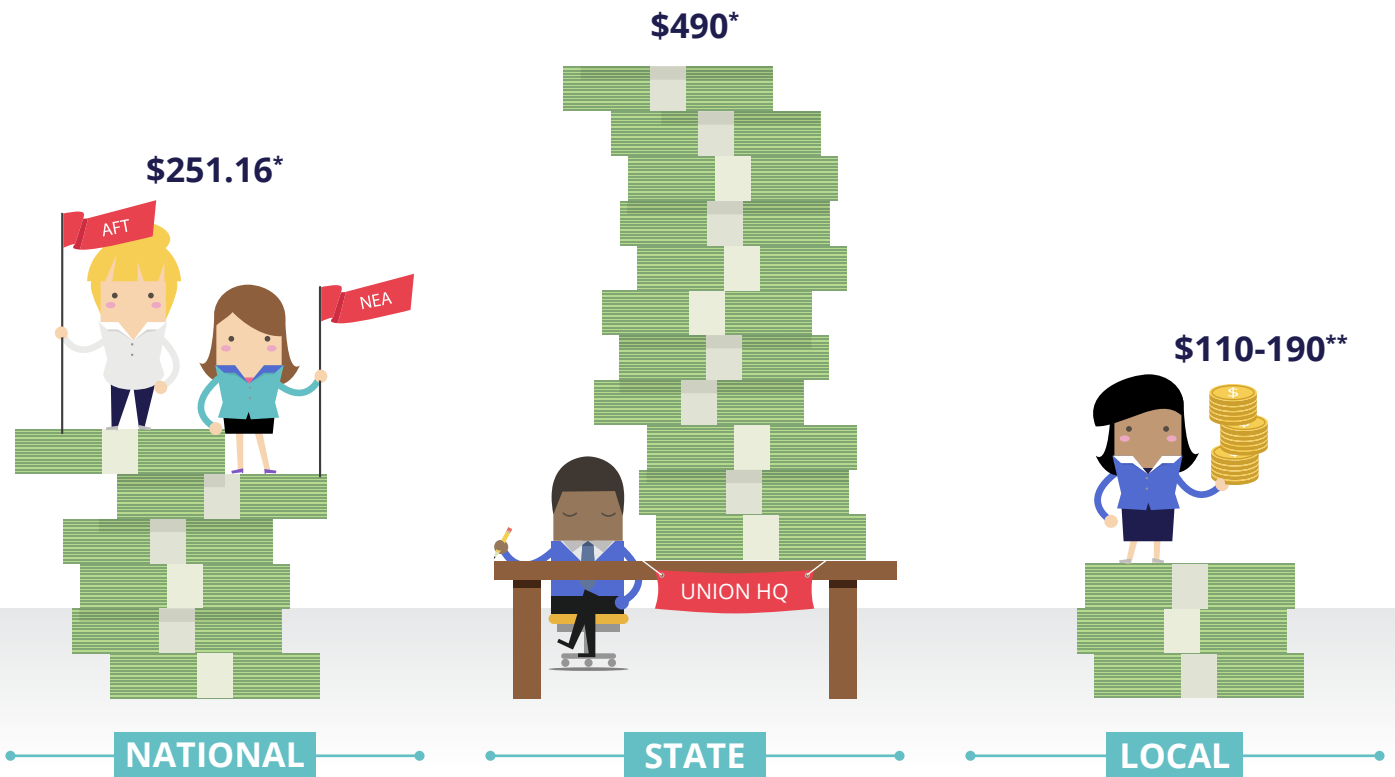

Where do your dues go?

Teachers who are part of their union pay dues out of each paycheck, but how much of that money goes to the local, state, or national union? Here's a breakdown.

If you're looking for more information about union membership as well as alternatives, visit [TeacherFreedom.org](https://www.teacherfreedom.org).

*These are estimates based on full time employment and may be higher or lower in your district.
**Ranges from \$150 to \$190 for larger districts, while smaller districts will be closer to \$110.